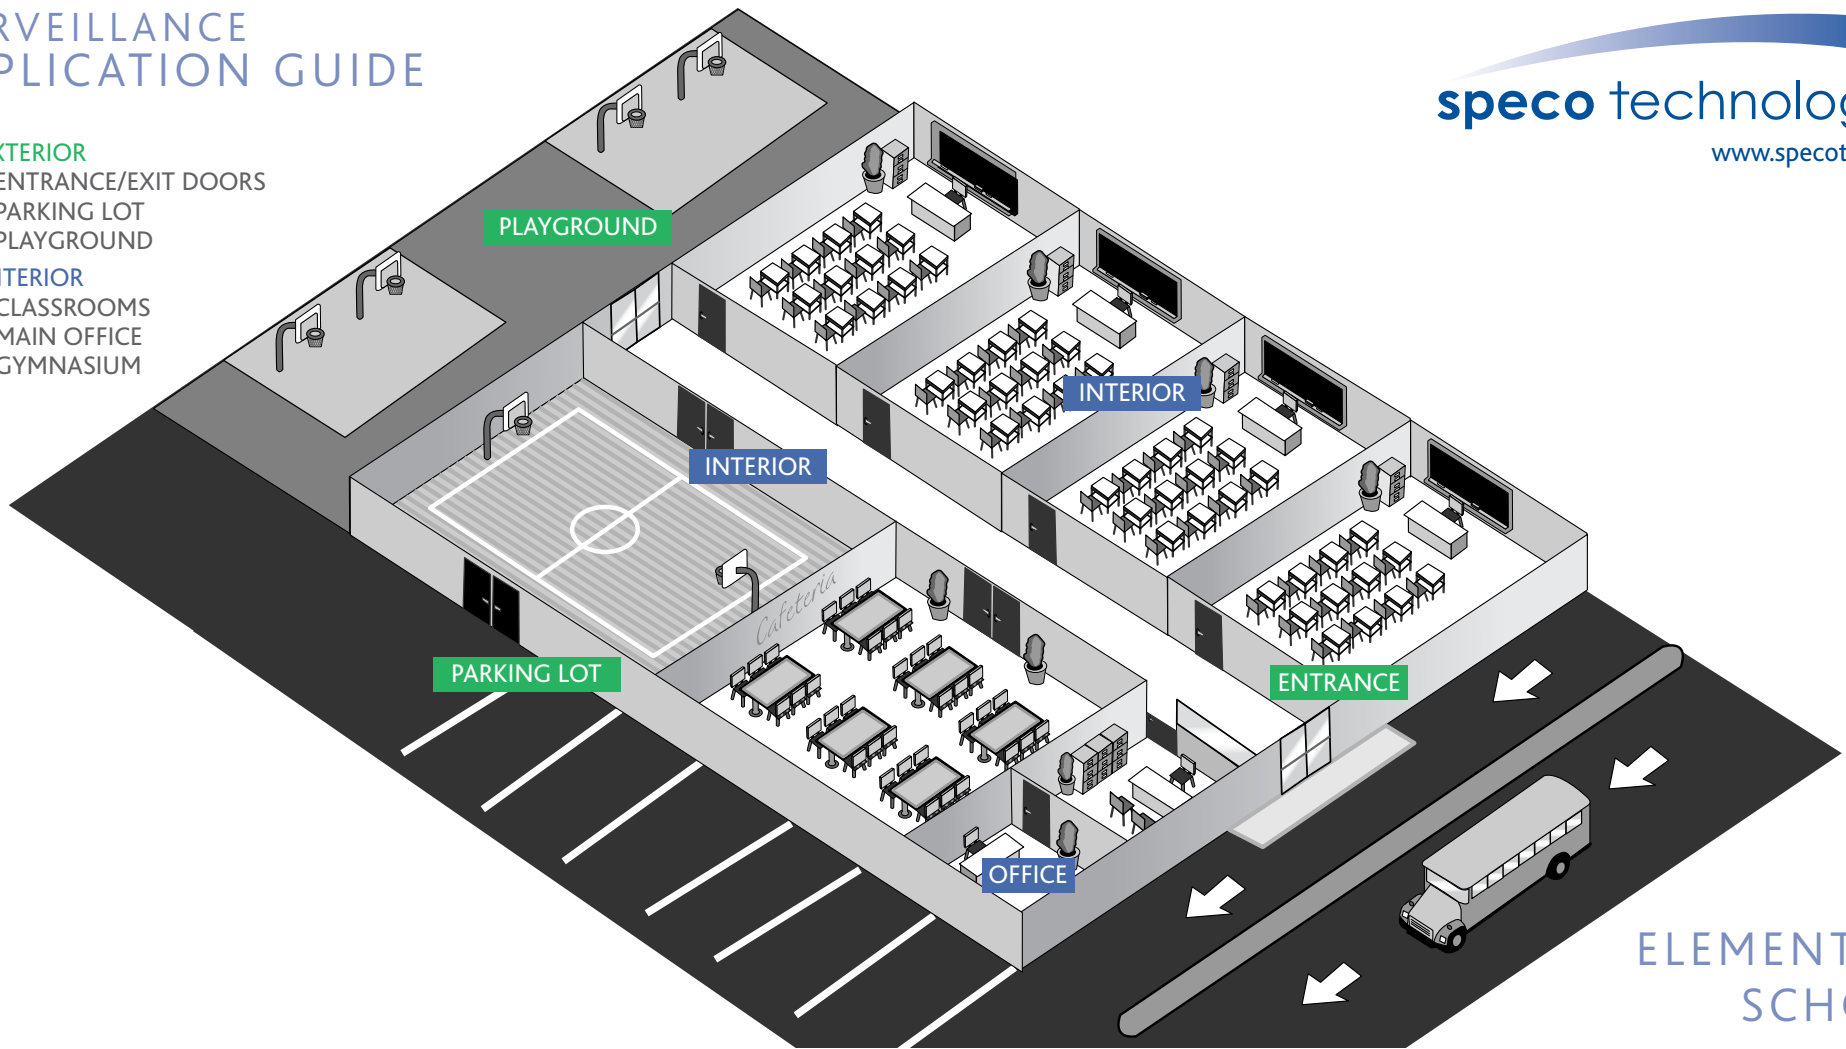

SURVEILLANCE APPLICATION GUIDE

EXTERIOR
ENTRANCE/EXIT DOORS
PARKING LOT
PLAYGROUND

INTERIOR
CLASSROOMS
MAIN OFFICE
GYMNASIUM

ELEMENTARY SCHOOL

AREAS OF PROTECTION

INTERIOR

EXTERIOR

DIGITAL VIDEO RECORDER

MONITOR

ACCESSORIES

SUGGESTED CAMERAS

OPTIMUM

H.E.A.T. SERIES

HT7246IHR
HT8WMPDV

HT7246IHR

DVRPC8P24
DVRPC16P48

500GB & 1TB models available

ADVANCED

VMTV19LCD

CVC SERIES

CVC7WMTDV

CVC7WMTDV

DVR4TN
DVR8TN
DVR16TN

LB1 LOCKBOX

ECONOMICAL

VALUE LINE

VL6WMTDV

VL650IRVFS

available with internal HDD up to 3.0TB

VM15LCD