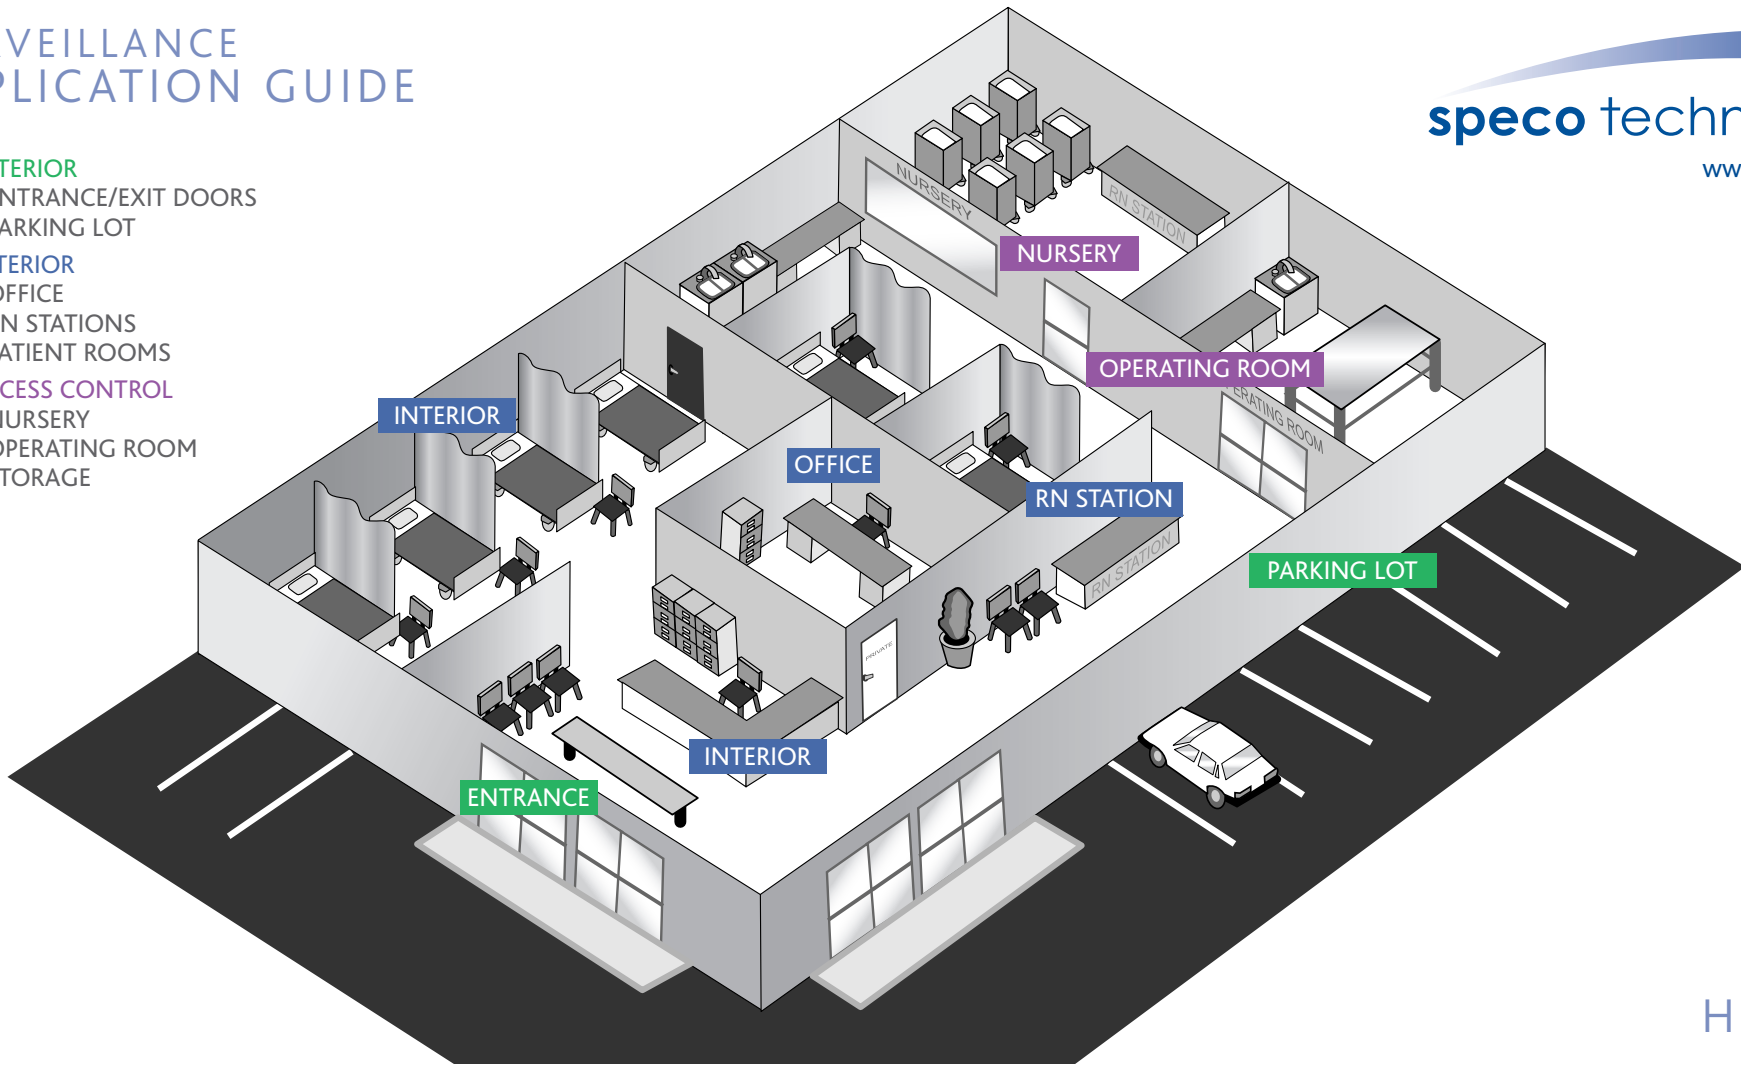

SURVEILLANCE APPLICATION GUIDE

- EXTERIOR**
- ENTRANCE/EXIT DOORS
- PARKING LOT
- INTERIOR**
- OFFICE
- RN STATIONS
- PATIENT ROOMS
- ACCESS CONTROL**
- NURSERY
- OPERATING ROOM
- STORAGE

HOSPITAL

AREAS OF PROTECTION	INTERIOR	EXTERIOR	STORAGE ACCESS CONTROL	DIGITAL VIDEO RECORDER	MONITOR	ACCESSORIES
OPTIMUM						
H.E.A.T. SERIES	HT7246IHR HT8WMTDV	HT7246IHR	SGWR150	DVRPC8P24 DVRPC16P48 <i>500GB & 1TB models available</i>		
ADVANCED						
CVC SERIES	CVC7WMTDV	CVC7WMTDV	SGW300	DVR4TN DVR8TN DVR16TN	VMTV19LCD	LB1 LOCKBOX
ECONOMICAL						
VALUE LINE	VL6WMTDV	VL650IRVFS	SG100	<i>available with internal HDD up to 3.0TB</i>	VM15LCD	

SUGGESTED CAMERAS