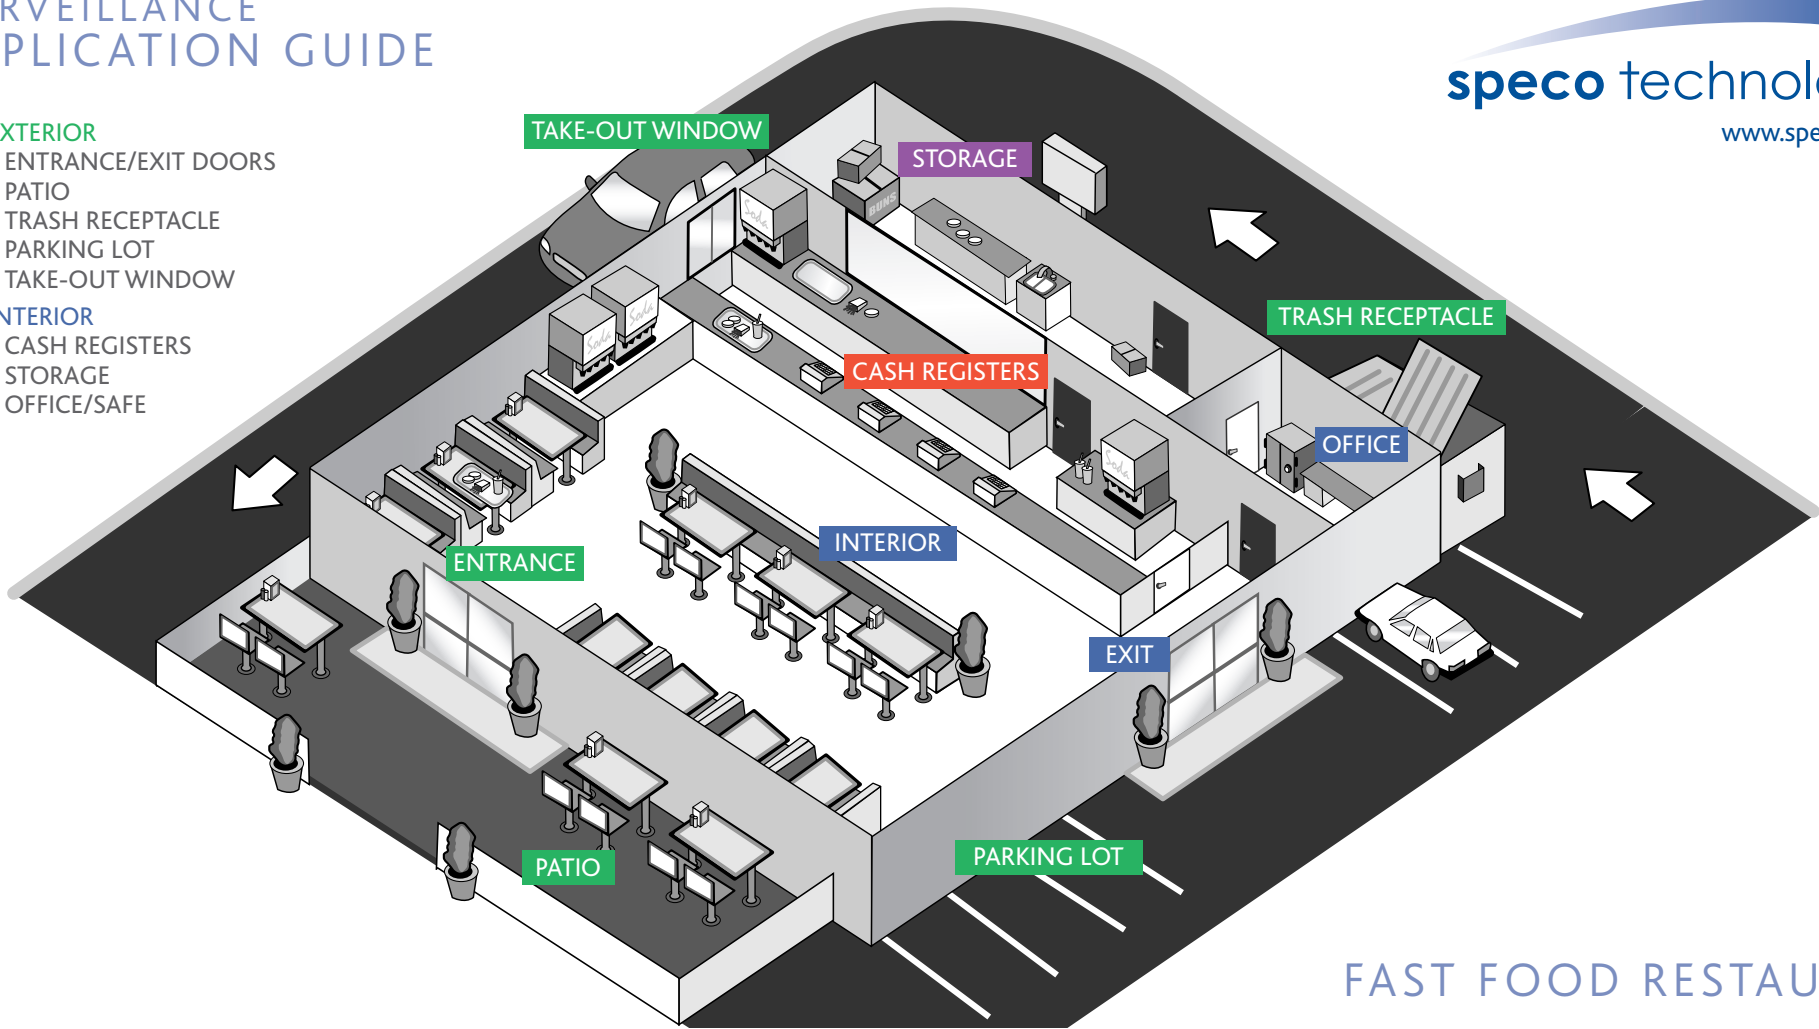

# SURVEILLANCE APPLICATION GUIDE

- EXTERIOR**  
 ENTRANCE/EXIT DOORS  
 PATIO  
 TRASH RECEPTACLE  
 PARKING LOT  
 TAKE-OUT WINDOW

- INTERIOR**  
 CASH REGISTERS  
 STORAGE  
 OFFICE/SAFE

## FAST FOOD RESTAURANT

AREAS OF PROTECTION	CASH REGISTER	INTERIOR	EXTERIOR	STORAGE	DIGITAL VIDEO RECORDER	MONITOR	ACCESSORIES
<b>OPTIMUM</b>							
<b>H.E.A.T. SERIES</b>	HT72461HR HT650PTDZ	HT72461HR	HT72461HR	HT7715DNU	DVRPC8P24 DVRPC16P48 <i>500GB &amp; 1TB models available</i>		
<b>ADVANCED</b>							
<b>CVC SERIES</b>	CVC8WMPTV	CVC647TP	CVC7WMTDV	CVC648IRHQ	DVR4TN DVR8TN DVR16TN	VMTV19LCD	LB1 LOCKBOX
<b>ECONOMICAL</b>							
<b>VALUE LINE</b>	VL644DC	VL644DC	VL650IRS	VL648IR	<i>available with internal HDD up to 3.0TB</i>	VM15LCD	

SUGGESTED CAMERAS