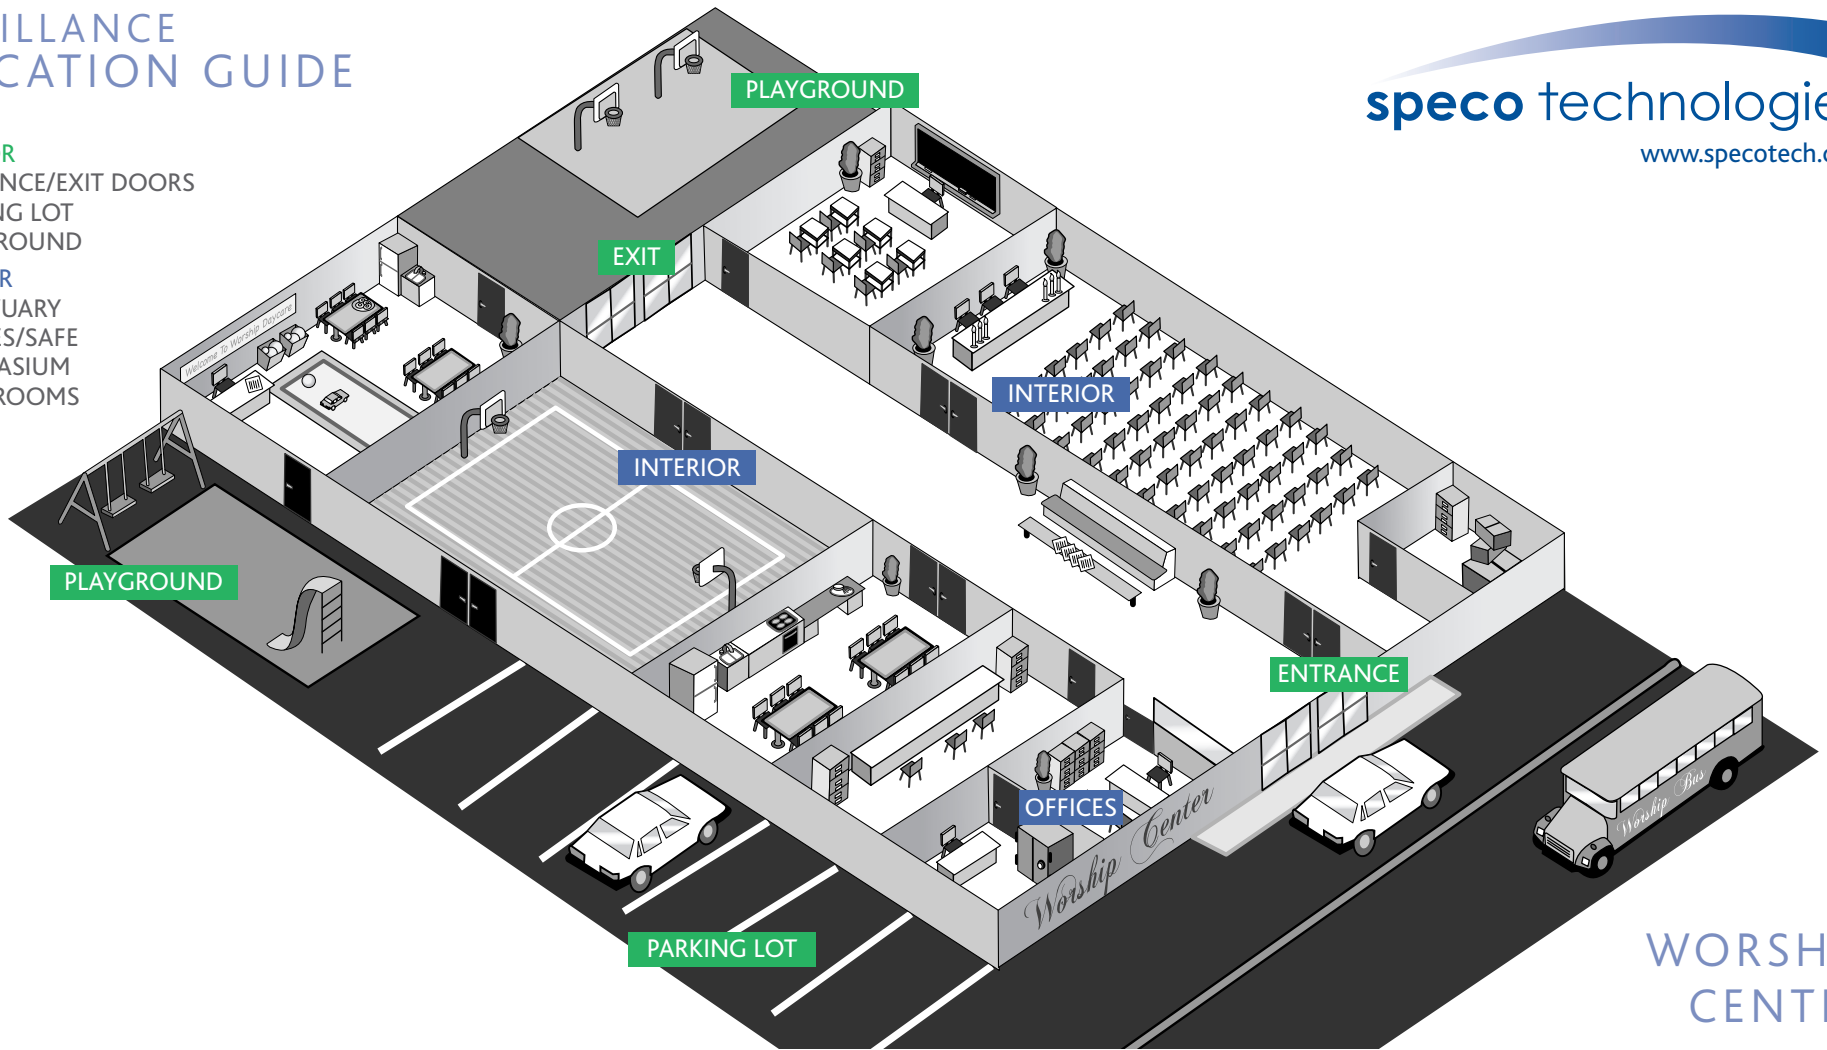

SURVEILLANCE APPLICATION GUIDE

EXTERIOR
ENTRANCE/EXIT DOORS
PARKING LOT
PLAYGROUND

INTERIOR
SANCTUARY
OFFICES/SAFE
GYMNASIUM
CLASSROOMS

WORSHIP CENTER

AREAS OF PROTECTION

INTERIOR

EXTERIOR

DIGITAL VIDEO RECORDER

MONITOR

ACCESSORIES

SUGGESTED CAMERAS

OPTIMUM

H.E.A.T. SERIES

HT7246IHR
HT8WMPDV

HT7246IHR

DVRPC8P24
DVRPC16P48
500GB & 1TB models available

ADVANCED

CVC SERIES

CVC7WMTDV

CVC7WMTDV

DVR4TN
DVR8TN
DVR16TN

VMTV19LCD

LB1 LOCKBOX

ECONOMICAL

VALUE LINE

VL6WMTDV

VL650IRVFS

available with internal HDD up to 3.0TB

VM15LCD