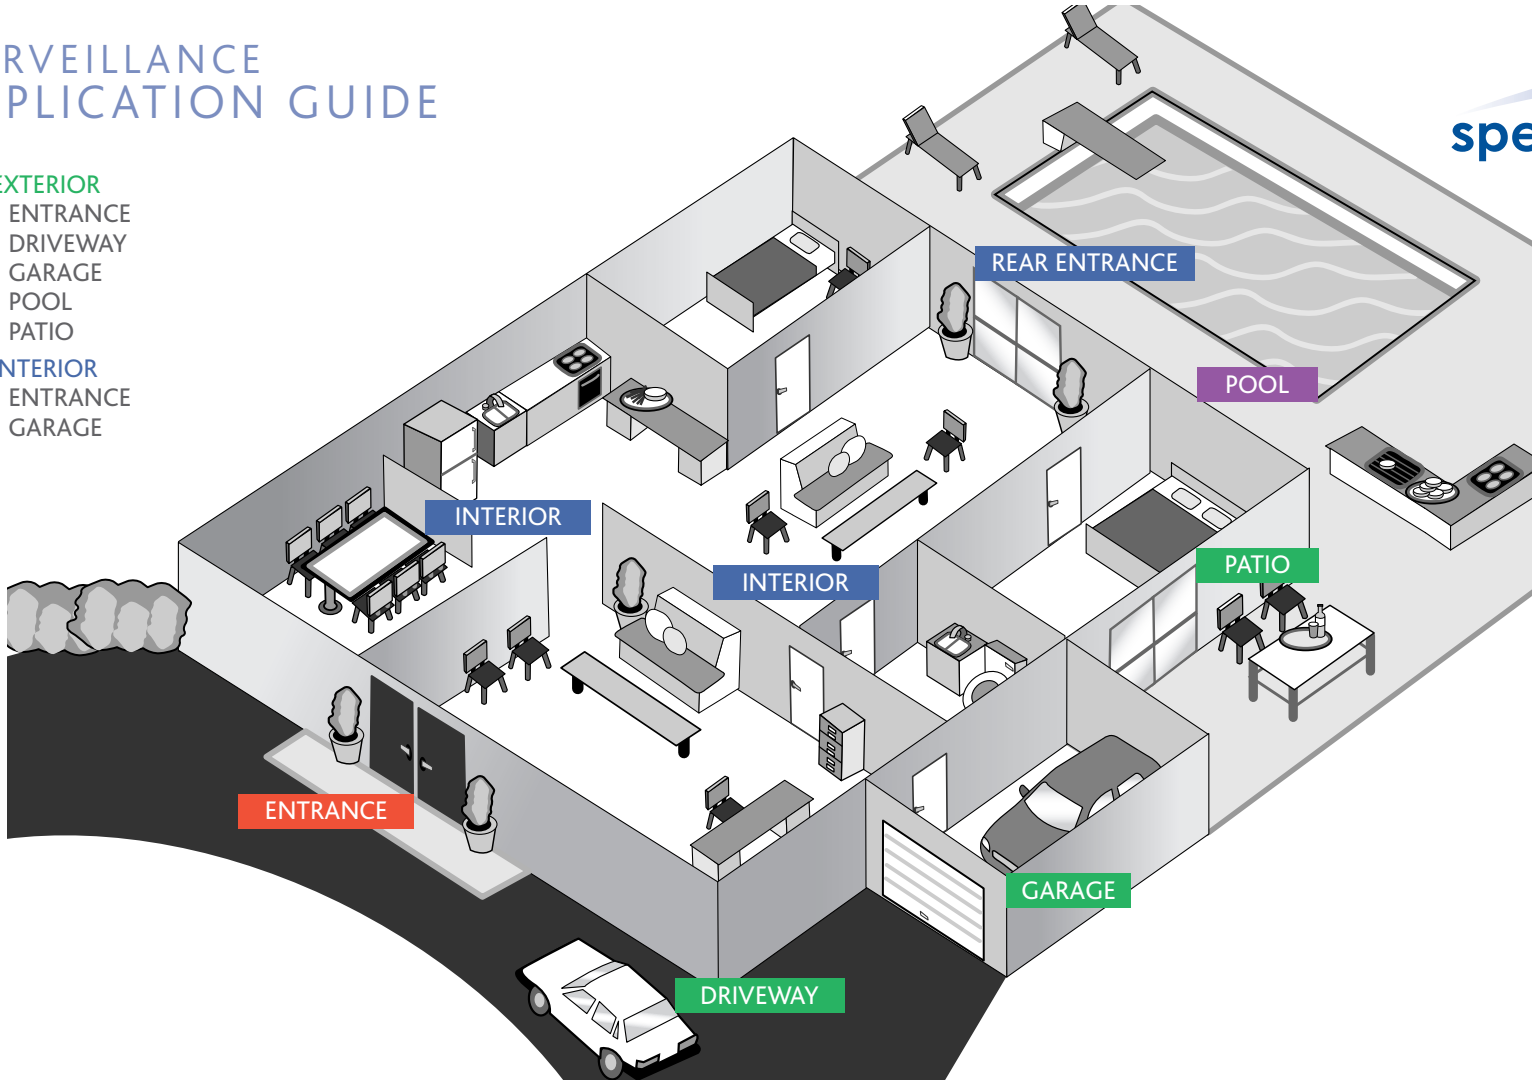

SURVEILLANCE APPLICATION GUIDE

- EXTERIOR**
 - ENTRANCE
 - DRIVEWAY
 - GARAGE
 - POOL
 - PATIO
- INTERIOR**
 - ENTRANCE
 - GARAGE

RESIDENTIAL

AREAS OF PROTECTION	FRONT DOOR	BACK DOOR	DRIVEWAY	POOL	DIGITAL VIDEO RECORDER	MONITOR	ACCESSORIES
SUGGESTED CAMERAS	OPTIMUM						
	H.E.A.T. SERIES	HTINTB8	HTINTB8	HTINTB8	HTINTB8	DVRPC8P24 DVRPC16P48 <i>500GB & 1TB models available</i>	
	ADVANCED						
	CVC SERIES	CVC627W	CVC627W	CVC627W	CVC627W	DVR4TN DVR8TN DVR16TN	VMTV19LCD
ECONOMICAL							
VALUE LINE	VL66	VL66W	VL66W	VL66W	<i>available with internal HDD up to 3.0TB</i>	VM15LCD	