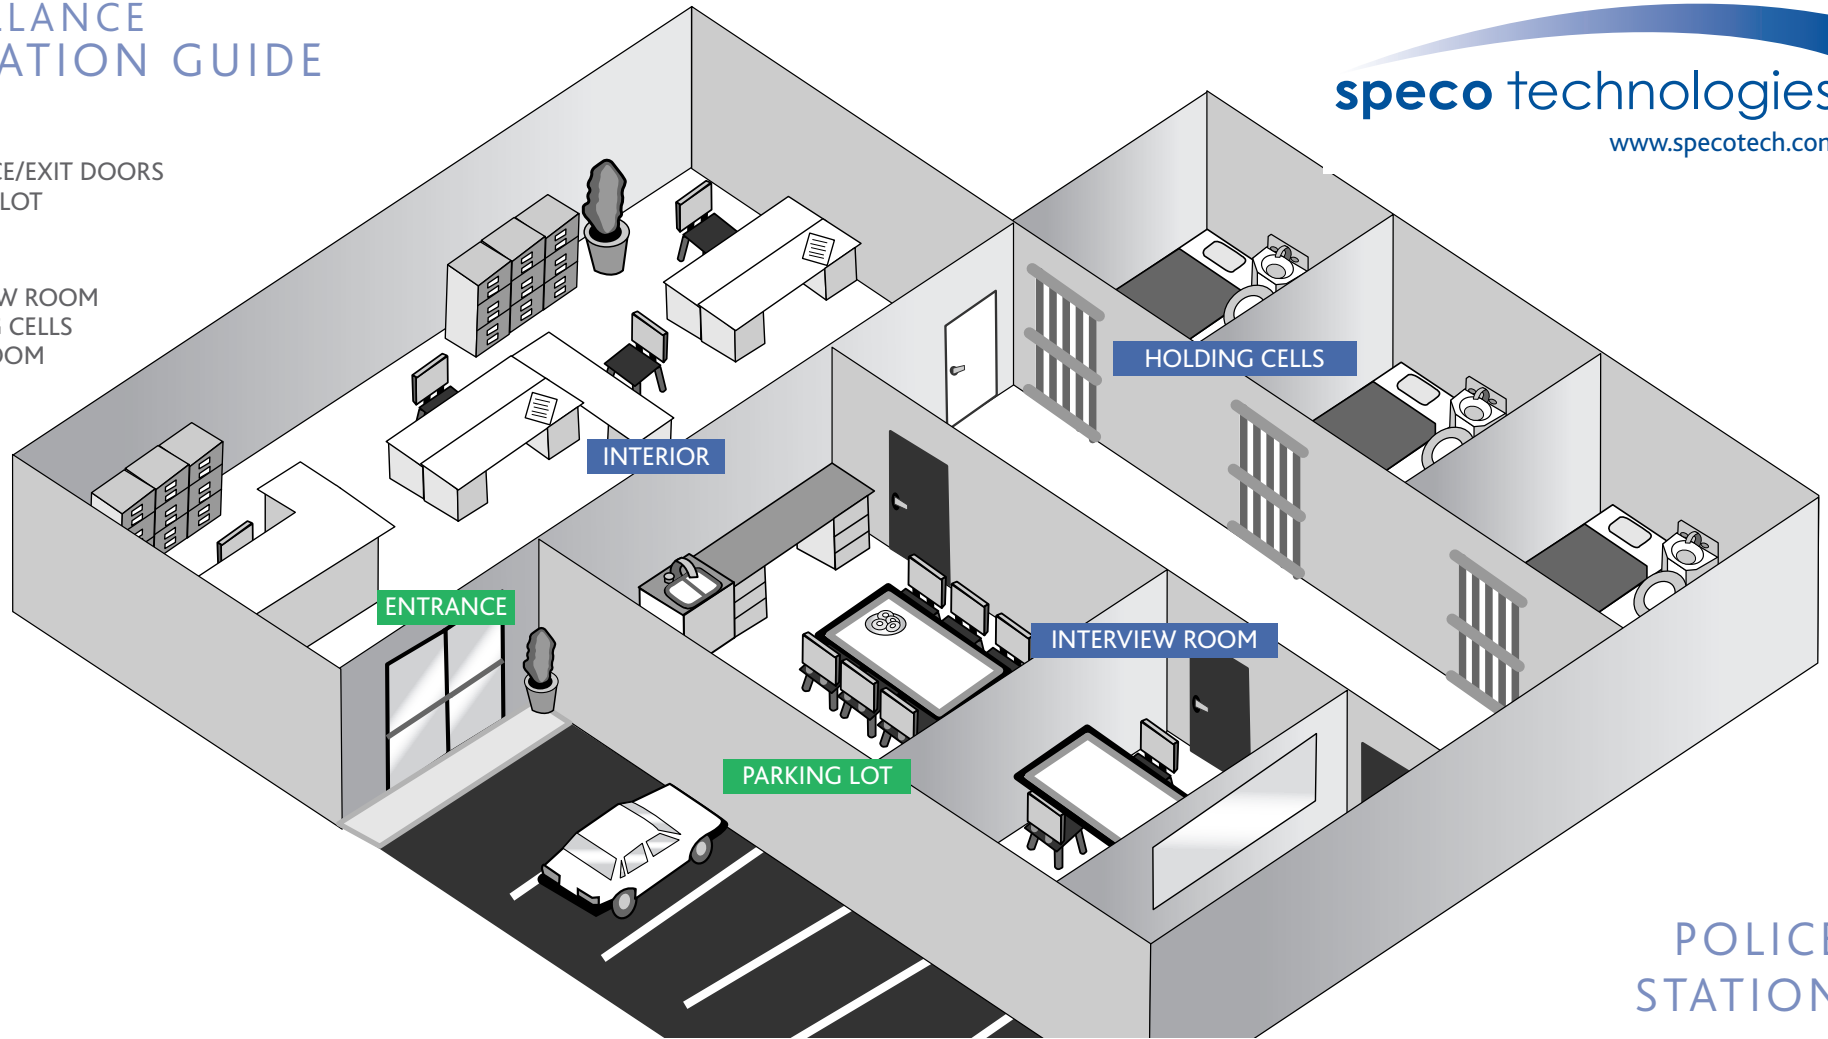

SURVEILLANCE APPLICATION GUIDE

EXTERIOR
ENTRANCE/EXIT DOORS
PARKING LOT

INTERIOR
OFFICE
INTERVIEW ROOM
HOLDING CELLS
BREAK ROOM

POLICE STATION

AREAS OF PROTECTION

INTERIOR

EXTERIOR

DIGITAL VIDEO RECORDER

MONITOR

ACCESSORIES

SUGGESTED CAMERAS

OPTIMUM

H.E.A.T. SERIES

HT7246IHR
HT8WMPDV

HT7246IHR

DVRPC8P24
DVRPC16P48 *500GB & 1TB models available*

ADVANCED

VMTV19LCD

CVC SERIES

CVC7WMTDV

CVC7WMTDV

DVR4TN
DVR8TN
DVR16TN

LB1 LOCKBOX

ECONOMICAL

available with internal HDD up to 3.0TB

VALUE LINE

VL6WMTDV

VL650IRVFS

VM15LCD