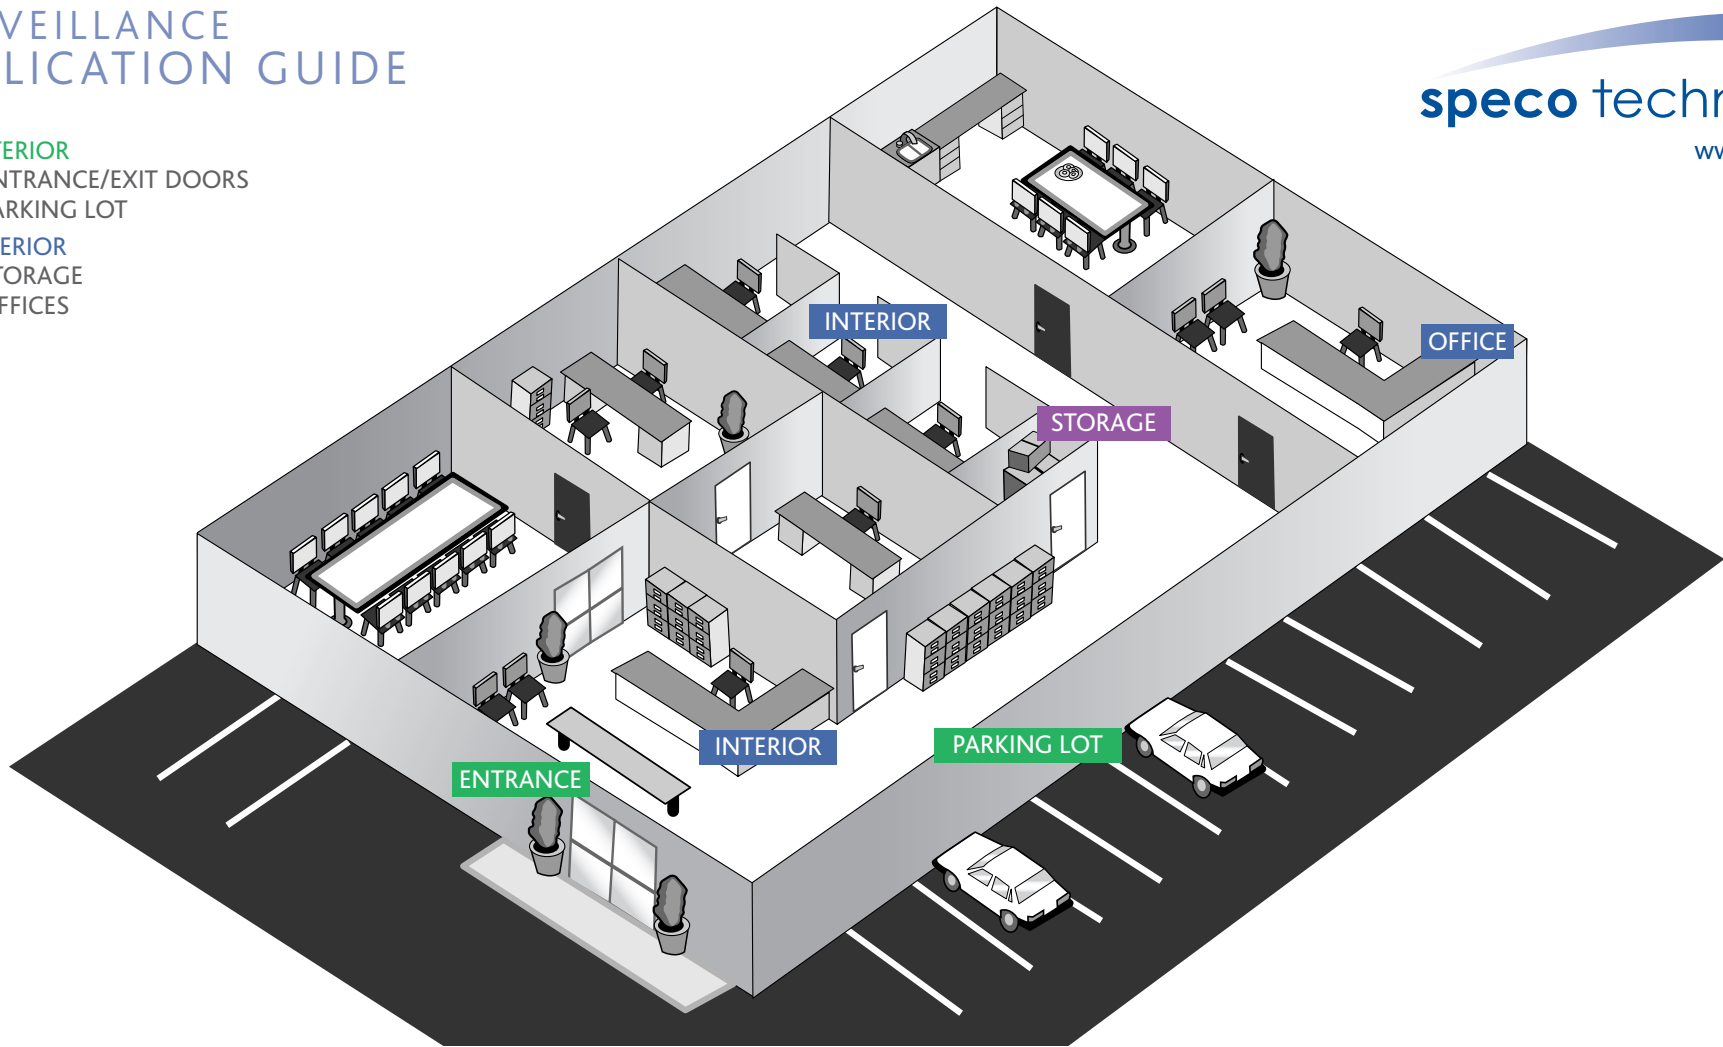

SURVEILLANCE APPLICATION GUIDE

- EXTERIOR**
- ENTRANCE/EXIT DOORS
- PARKING LOT
- INTERIOR**
- STORAGE
- OFFICES

OFFICE

AREAS OF PROTECTION	INTERIOR	EXTERIOR	STORAGE	DIGITAL VIDEO RECORDER	MONITOR	ACCESSORIES	
SUGGESTED CAMERAS	OPTIMUM						
	H.E.A.T. SERIES	HT7246IHR HTINTB1	HT7246IHR	HT7715DNV HTINTB1	DVRPC8P24 DVRPC16P48 <i>500GB & 1TB models available</i>		
	ADVANCED						
	CVC SERIES	CVC647TP	CVC7WMTDV	CVC648IRVFHQ	DVR4TN DVR8TN DVR16TN	VMTV19LCD	LB1 LOCKBOX
ECONOMICAL							
VALUE LINE	VL648IRVF	VL650IRVFS	VL648IRVF	<i>available with internal HDD up to 3.0TB</i>	VM15LCD		