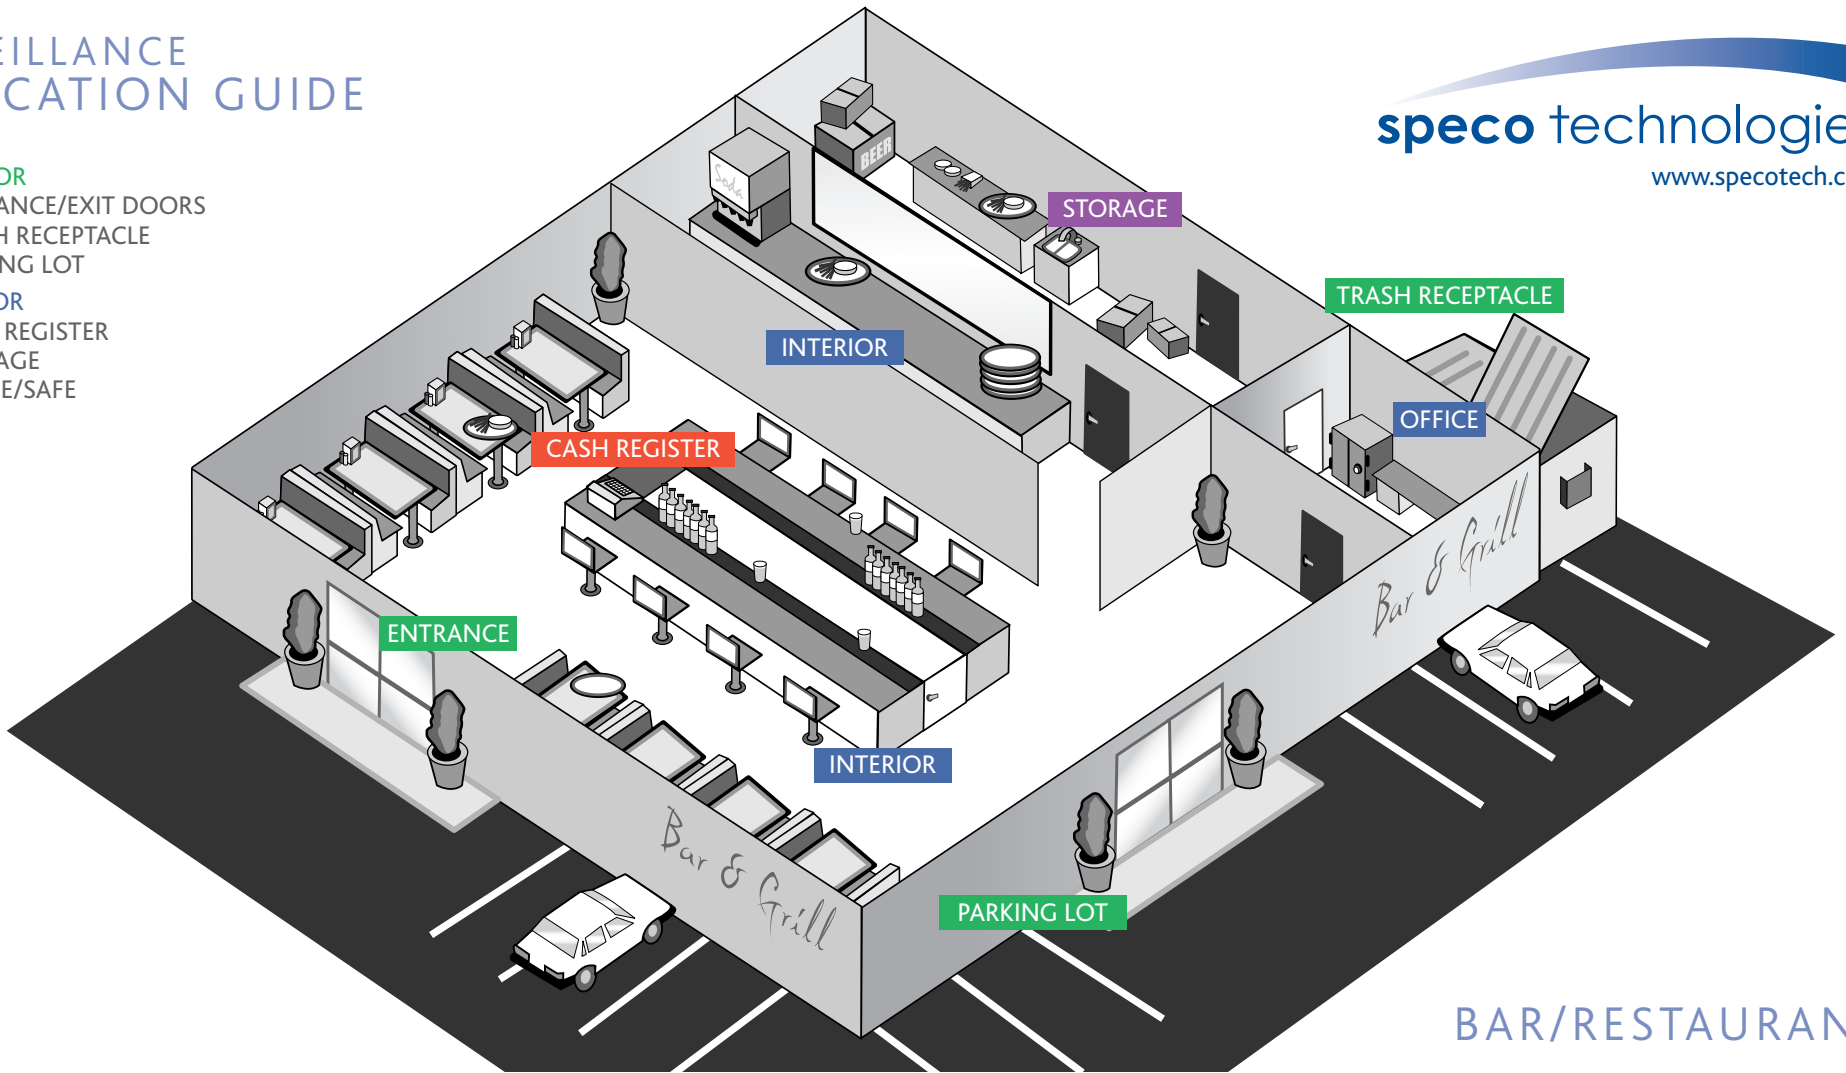

SURVEILLANCE APPLICATION GUIDE

EXTERIOR

- ENTRANCE/EXIT DOORS
- TRASH RECEPTACLE
- PARKING LOT

INTERIOR

- CASH REGISTER
- STORAGE
- OFFICE/SAFE

BAR/RESTAURANT

AREAS OF PROTECTION	CASH REGISTER	INTERIOR	EXTERIOR	STORAGE	DIGITAL VIDEO RECORDER	MONITOR	ACCESSORIES
OPTIMUM							
H.E.A.T. SERIES	HT7246IHR HT650PTDZ	HT7246IHR HTINTB1	HT7246IHR	HT7715DNU HTINTB1	DVRPC8P24 DVRPC16P48 <i>500GB & 1TB models available</i>		
ADVANCED							
CVC SERIES	CVC648IRVFHQ	CVC648IRVFHQ	CVC7WMTDV	CVC648IRVFHQ	DVR4TN DVR8TN DVR16TN	VMTV19LCD	LB1 LOCKBOX
ECONOMICAL							
VALUE LINE	VL648IRVF	VL648IRVF	VL650IRS	VL648IRVF	<i>available with internal HDD up to 3.0TB</i>	VM15LCD	

SUGGESTED CAMERAS