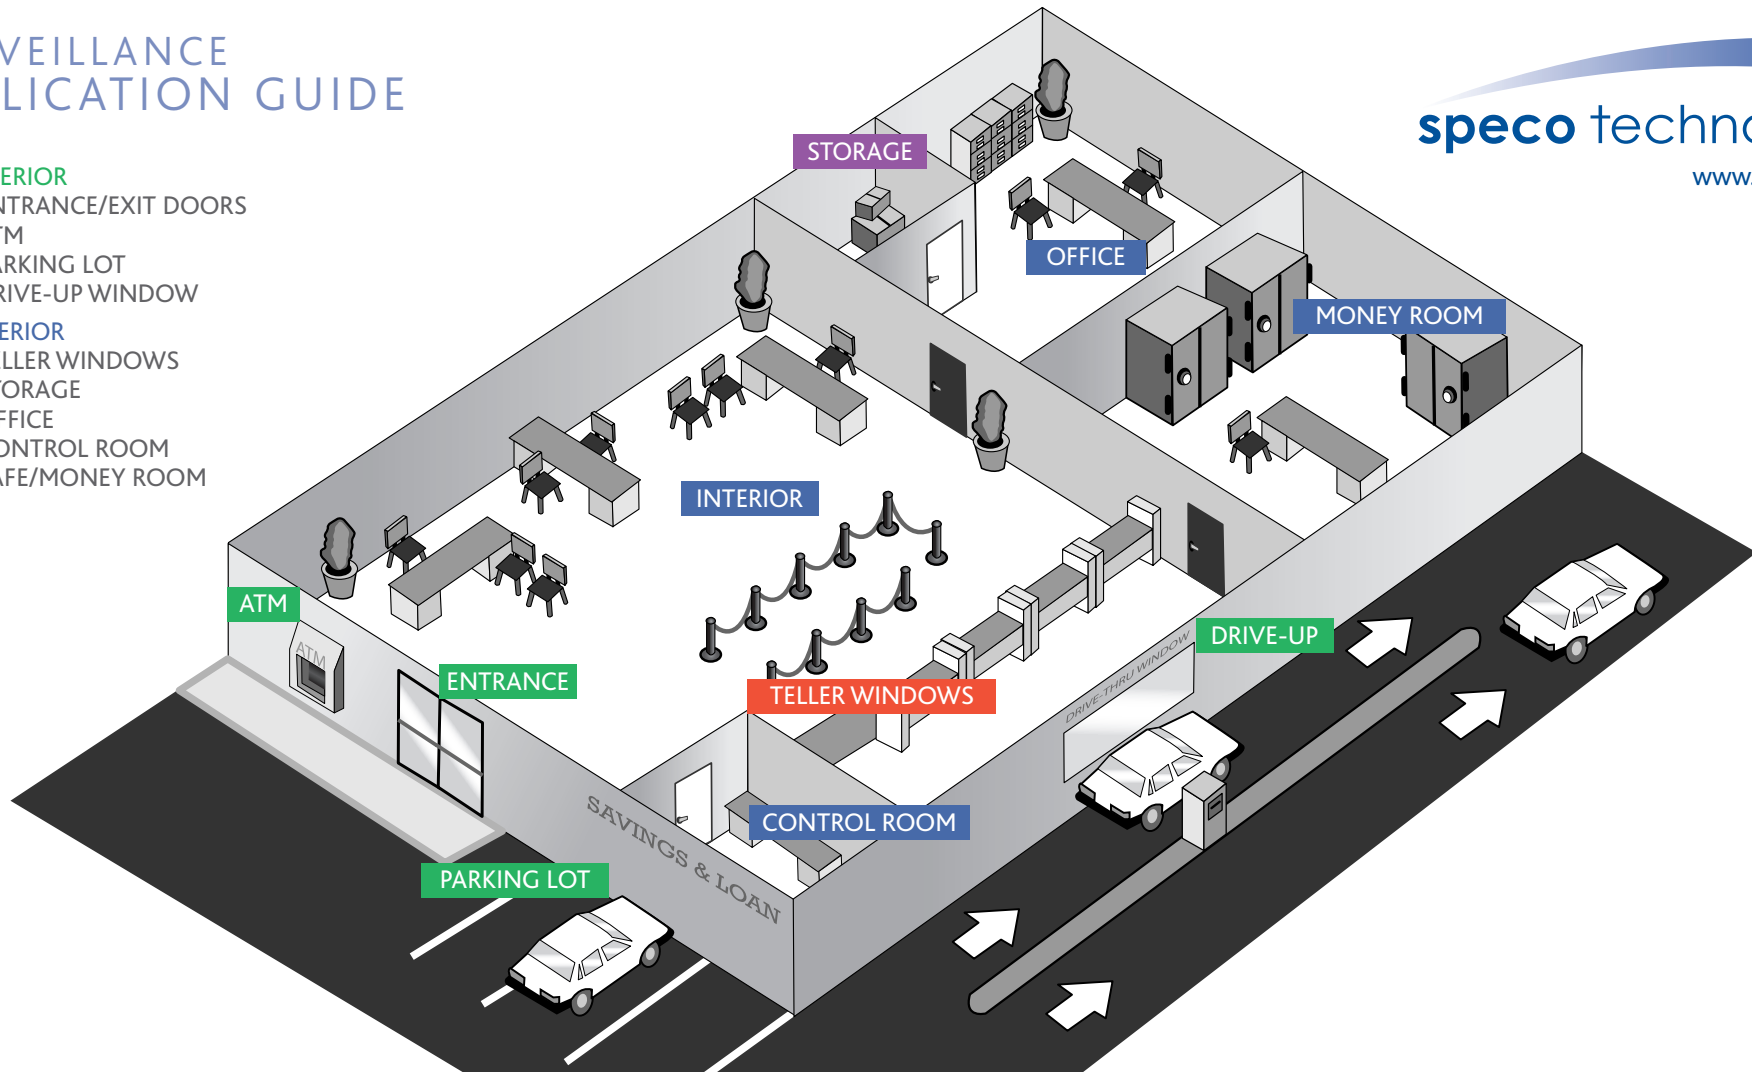

SURVEILLANCE APPLICATION GUIDE

EXTERIOR

- ENTRANCE/EXIT DOORS
- ATM
- PARKING LOT
- DRIVE-UP WINDOW

INTERIOR

- TELLER WINDOWS
- STORAGE
- OFFICE
- CONTROL ROOM
- SAFE/MONEY ROOM

BANK

AREAS OF PROTECTION **TELLER WINDOWS** INTERIOR EXTERIOR STORAGE DIGITAL VIDEO RECORDER MONITOR ACCESSORIES

SUGGESTED CAMERAS

OPTIMUM

H.E.A.T. SERIES

HT7246IHR
HT650PTDZ

HT7246IHR
HTINTB8

HT7246IHR

HT7715DNV
HTINTB8

DVRPC8P24
DVRPC16P48

500GB & 1TB models available

ADVANCED

DVR4TN
DVR8TN
DVR16TN

VMTV19LCD

LB1 LOCKBOX

ECONOMICAL

available with internal HDD up to 3.0TB

VALUE LINE